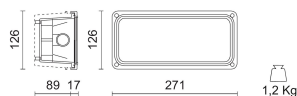

Serie 500

Design: Studio Tecnico Ivela

Product Code

150001

Color

White

General specifications

Product type	Outdoor recessed
Mounting type	Wall - recessed
Mounting location	Wall
Indoor/Outdoor light	Outdoor
Description	Wall recessed light, for halogen and compact fluorescent lamps also with an integrated electromagnetic gear. It comes complete with the recessed housing. High protection rating IP65 and IK08.
Applications	Walls , Porches , Gardens

Lighting specifications

i Stated L.O.R. and delivered lumens values are related to standard beam angle versions

Lamp description	HE E27 60W
Watt source (W)	60
Lamp type	HE
Lamp holder	E27

Physical specifications

Body	Housing and recessed housing in high-resistant thermoplastic material
Finishing	Painted
Optic device	Aluminium
Safety glass	Tempered satined
Screws	Stainless steel

Electrical specifications

Voltage (V)	230
Frequency (Hz)	50

Optical specifications

Light distribution	Symmetric
Emission	Direct
Aiming	Fixed

Weight and dimension

Length (mm)	271
Width (mm)	126
Recessed depth (mm)	89
Cutout width (mm)	126
Weight (Kg)	1.2

Accessories

Product Code	84108
Name	IP 68 rated cable connector
IP rating	IP 68

IP 65 IK 08

Power tolerance $\pm 5\%$ - Luminous flux tolerance $\pm 5\%$ - Measurement uncertainty $\pm 10\%$ - Ta: 25°C